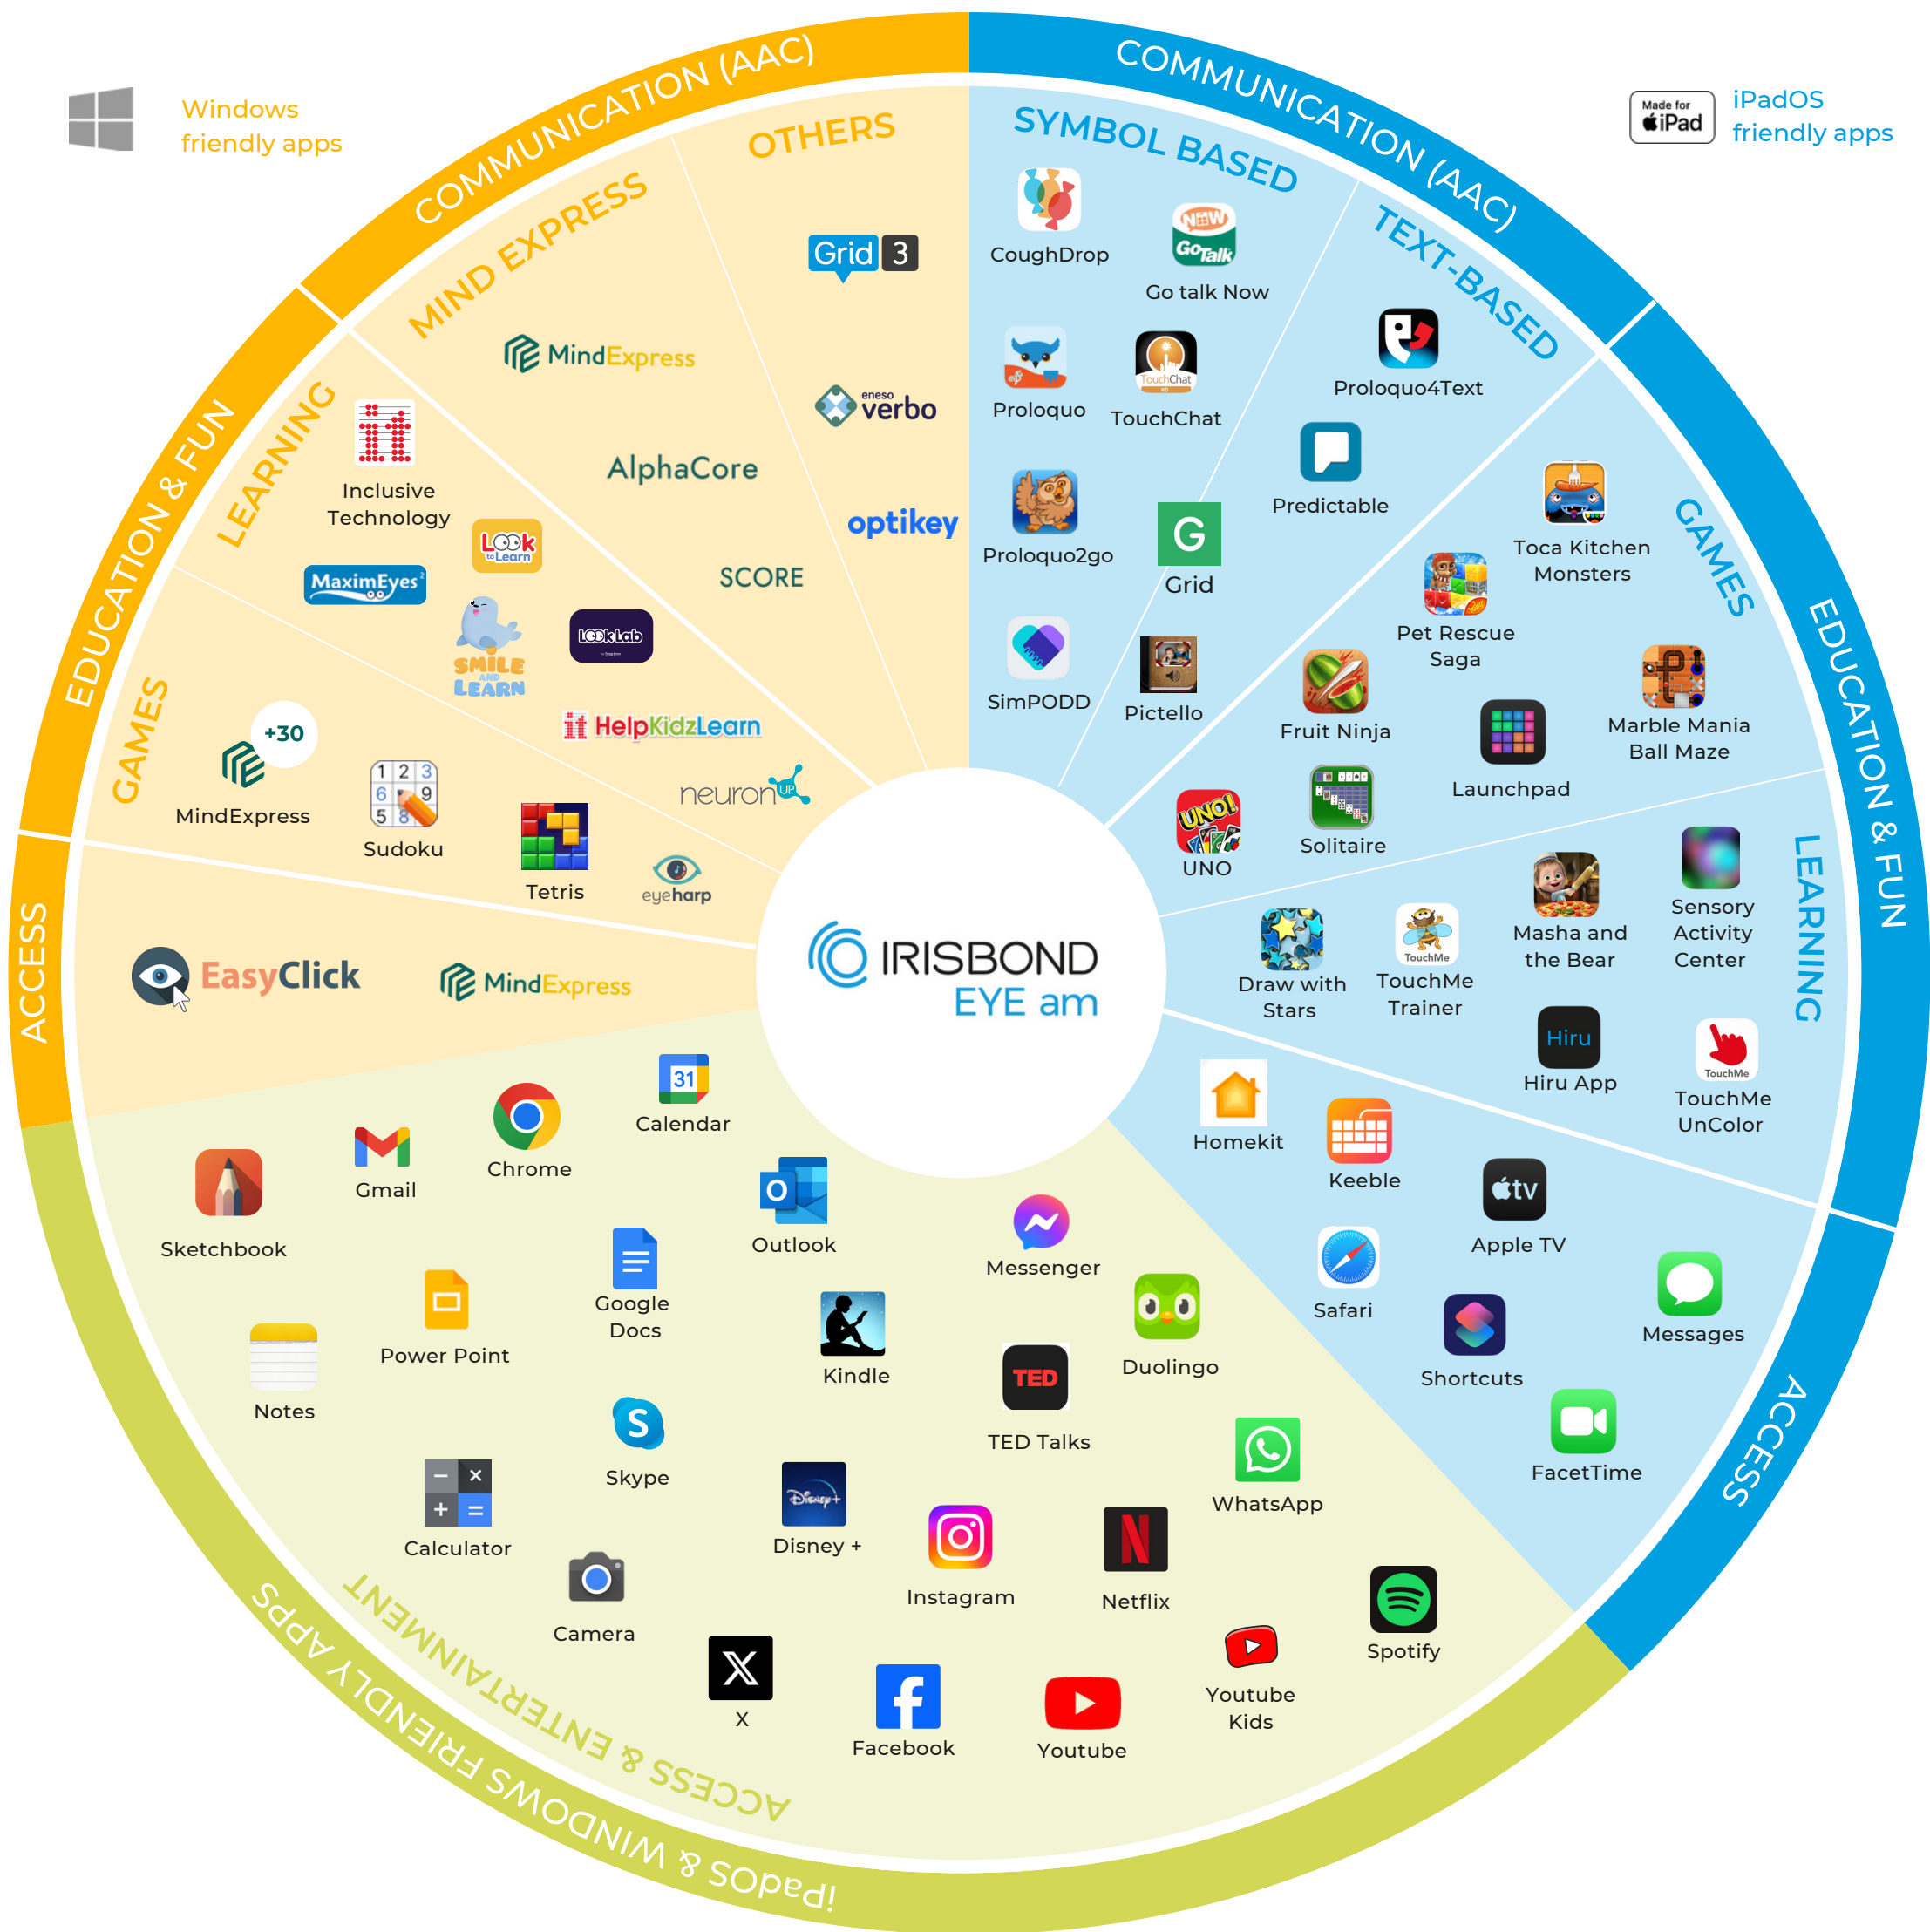

EYE am friendly.

Discover all the Hiru-friendly Apps

This selection of apps is designed to take full advantage of Hiru's native integration with both Windows and iPadOS. Certified by Apple's MFi Program and offering plug-and-play functionality on Windows, Hiru allows users to seamlessly access a wide range of apps through eye gaze. All app icons are clickable links to help you explore them further!

iPadOS & Windows friendly apps
All app icons are clickable links to the App Store and the text links to Google Play.

 [Learn more Guides for Hiru + iPad](#)

 [Support Go to Youtube](#)

Powered by